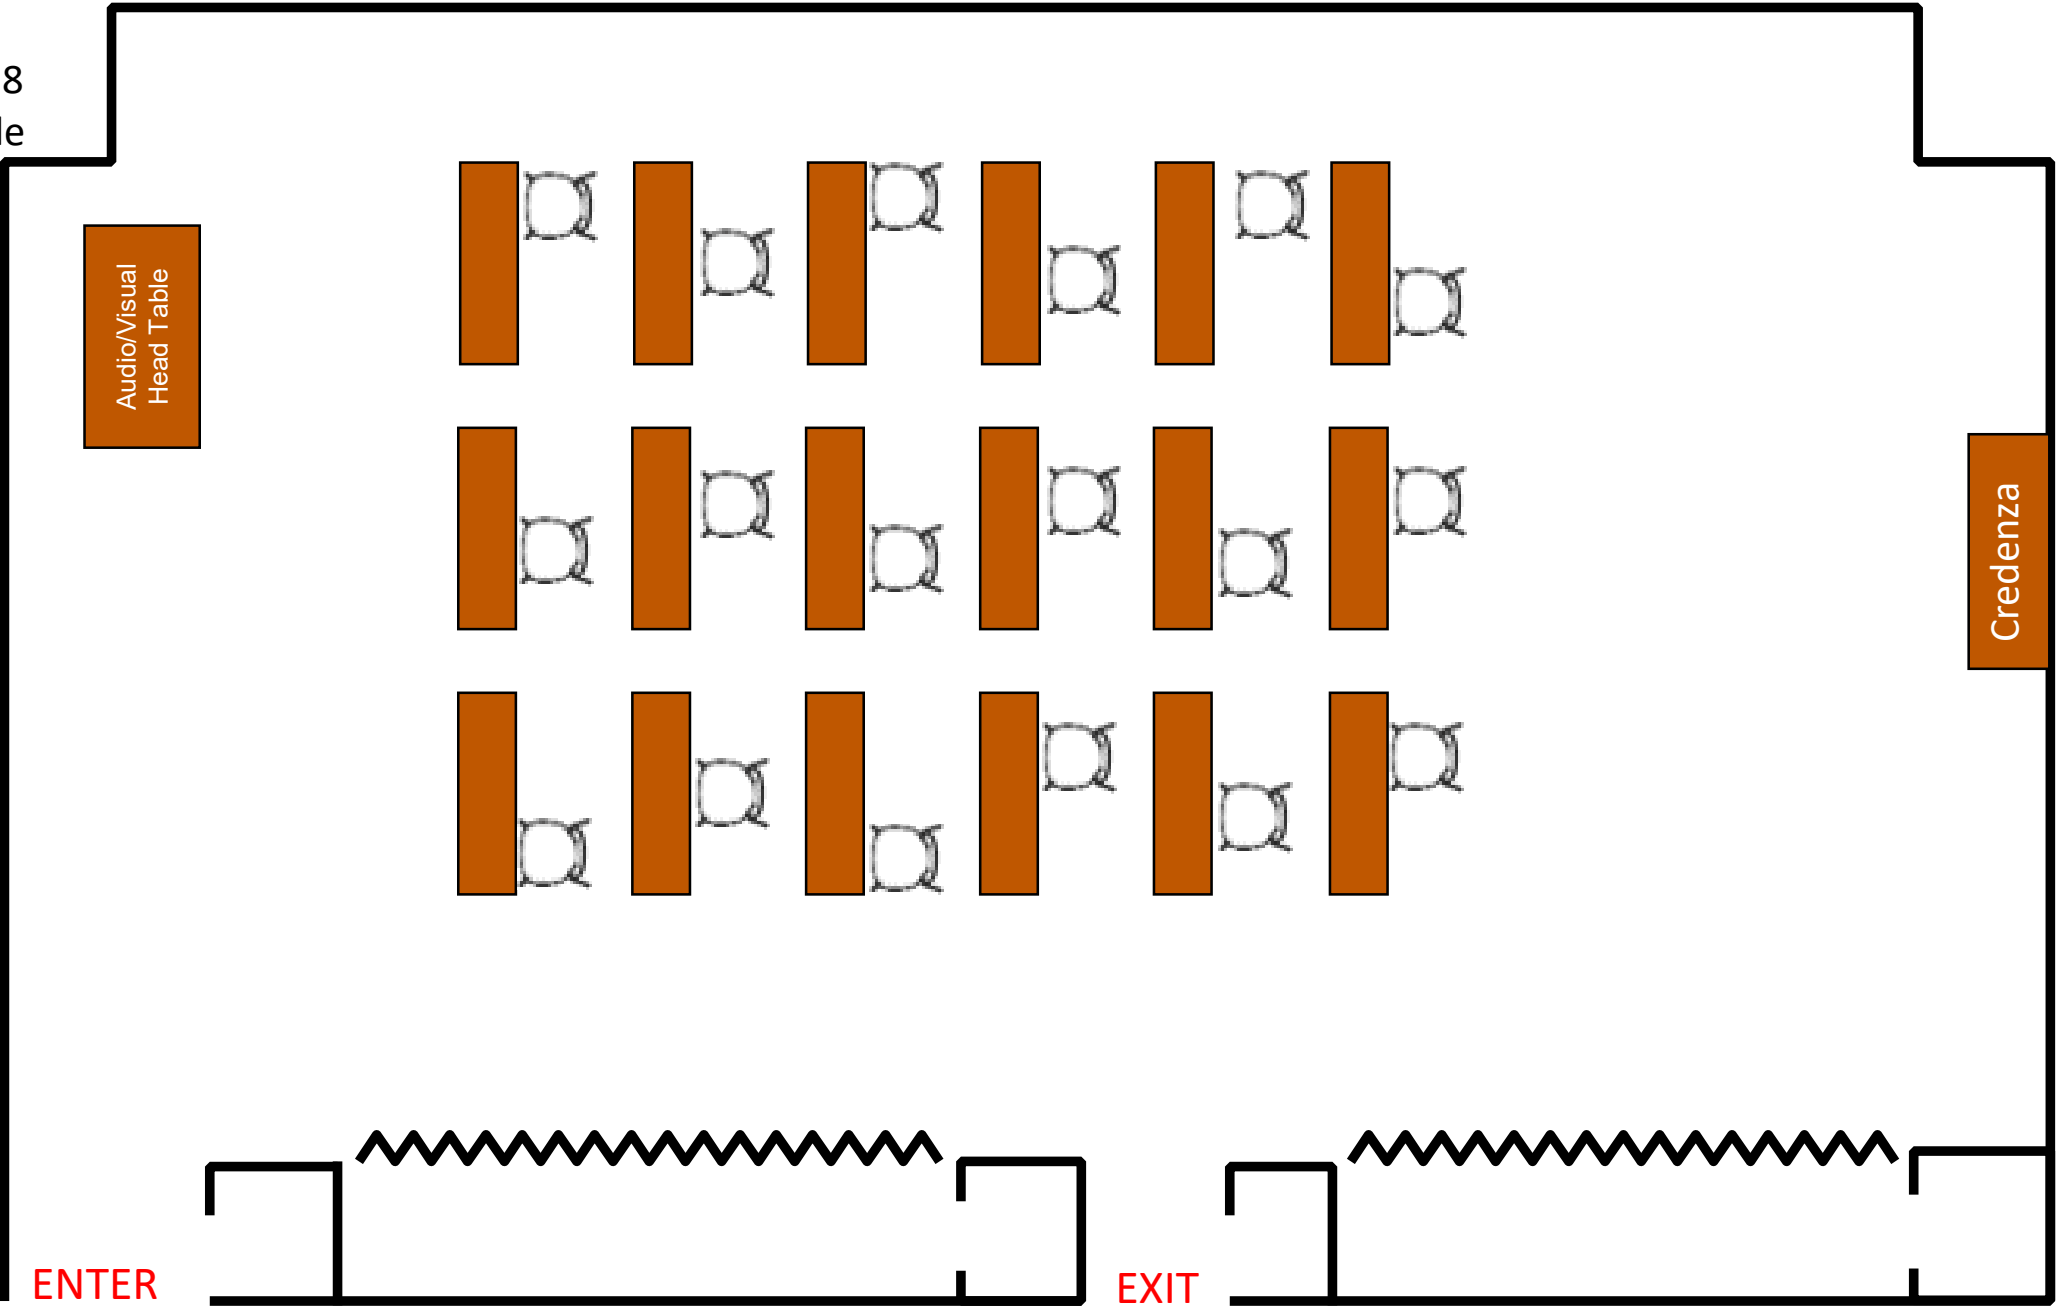

1.110
Auditorium
Max setup: 74

Audio/Visual
Head Table

EXIT ENTER

1.124
Auditorium
Max setup: 12
(2) 6ft tables
at back of
room with (1)
chair/table

2.102
Classroom
Max setup: 63
(1) chair/
table

2.110
Classroom
Max setup: 21
(1) chair/table

2.120
Classroom
Max setup: 27
(1) chair / table

2.122
Classroom
Max setup: 18
(1) chair / table

3.102
Classroom
Max setup: 63
(1) chair/
table

3.108
Classroom
Max setup: 18
(1) chair/ table

3.110
Classroom
Max setup: 18
(1) chair/table

3.120
Classroom
Max setup: 18
(1) chair/table

Credenza

EMERGENCY
EXIT

Audio/Visual
Head Table