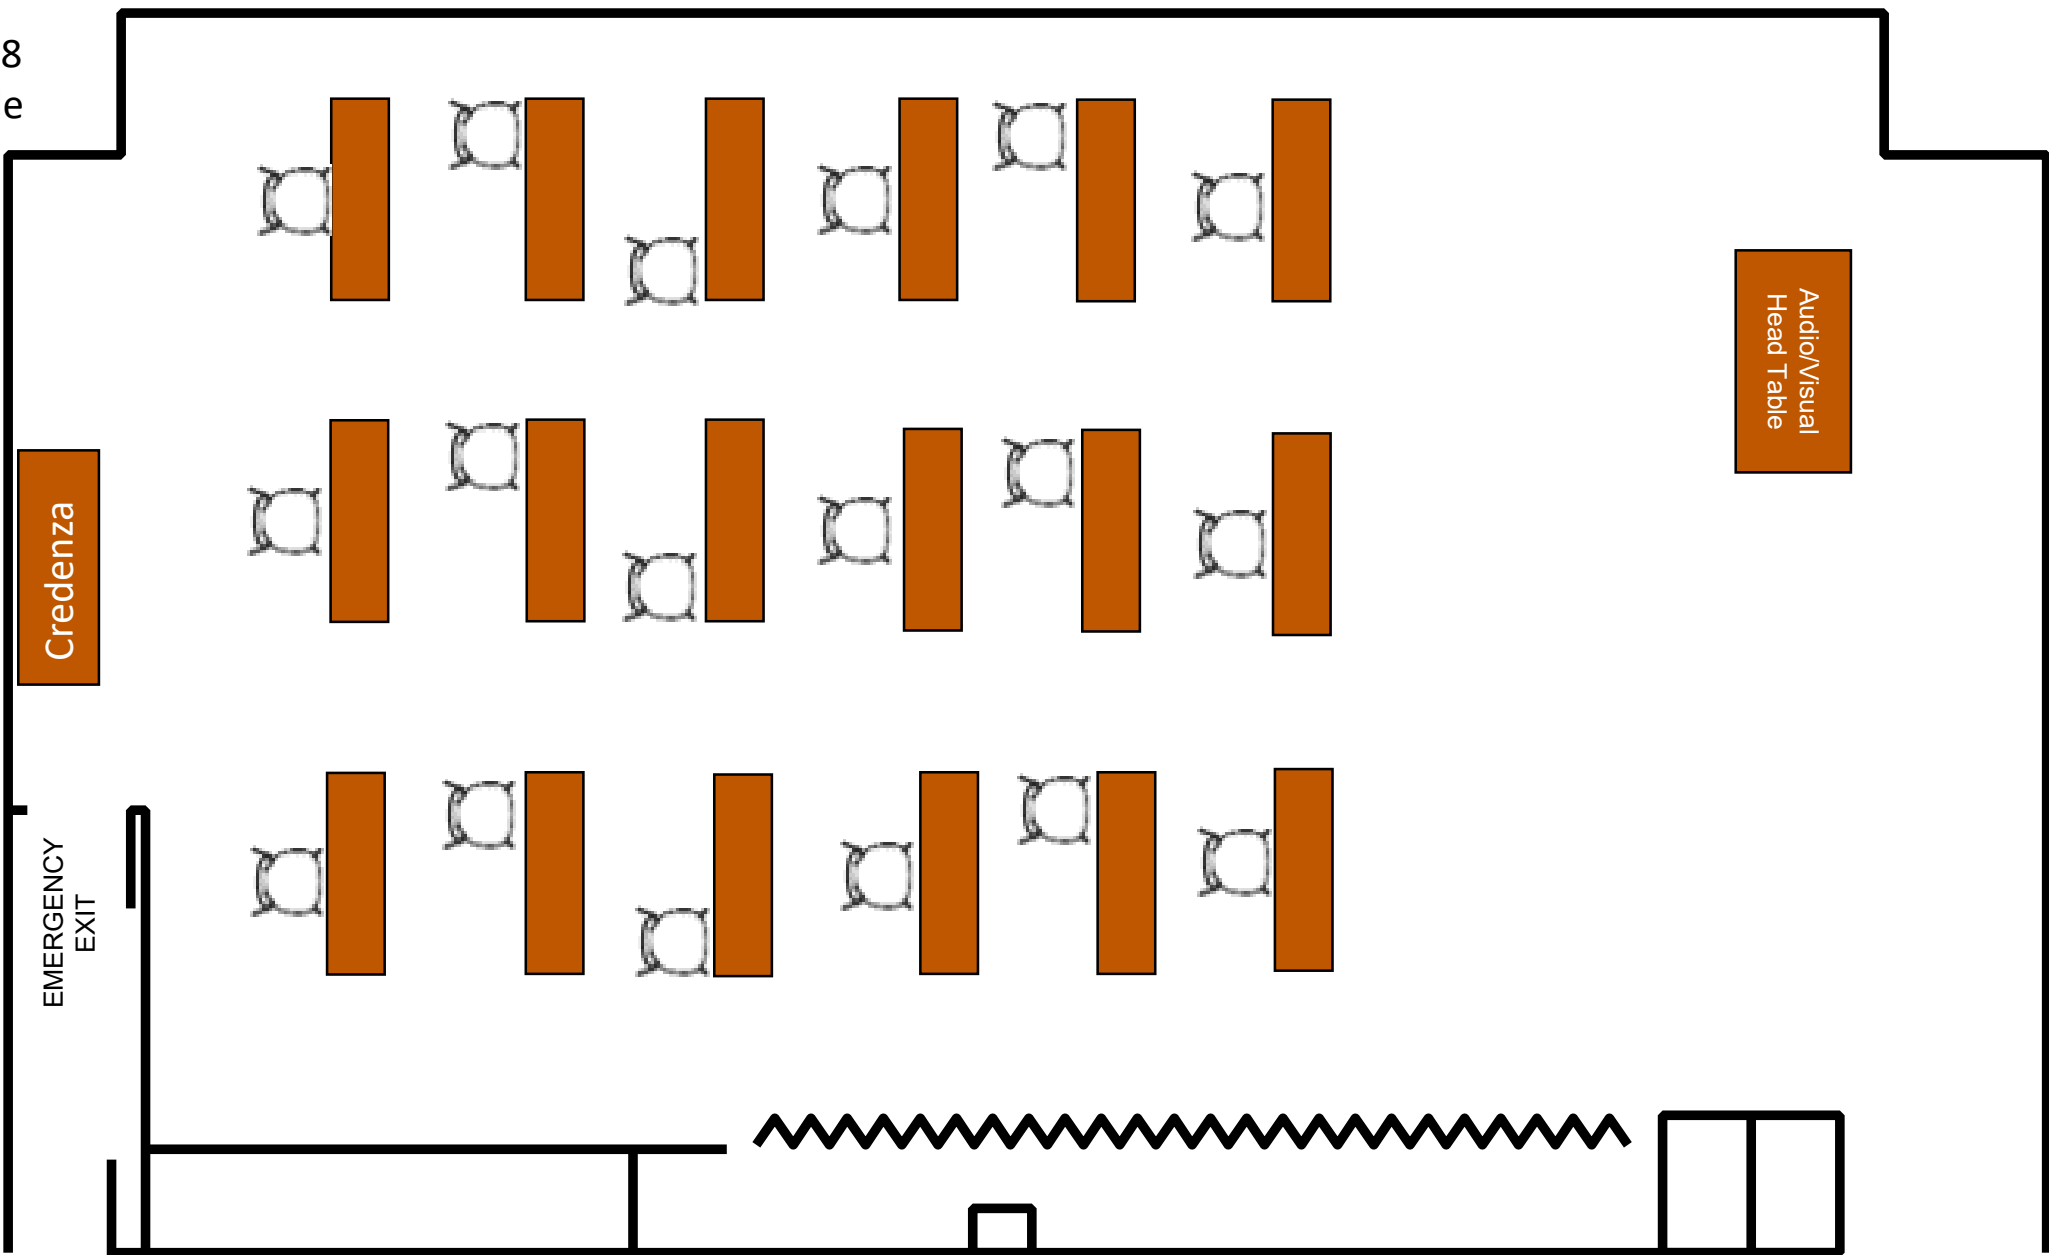

1.110
Auditorium
Max setup: 74

Audio/Visual
Head Table

EXIT ENTER

1.124
Auditorium
Max setup: 12
(2) 6ft tables
at back of
room with (1)
chair/table

2.102
Classroom
Max setup: 63
(1) chair/
table

2.110
Classroom
Max setup: 21
(1) chair/table

2.120
Classroom
Max setup: 27
(1) chair / table

2.122
Classroom
Max setup: 18
(1) chair / table

3.102
Classroom
Max setup: 63
(1) chair/
table

3.108
Classroom
Max setup: 18
(1) chair/ table

3.110
Classroom
Max setup: 18
(1) chair/table

3.120
Classroom
Max setup: 18
(1) chair/table

Credenza

EMERGENCY
EXIT

Audio/Visual
Head Table