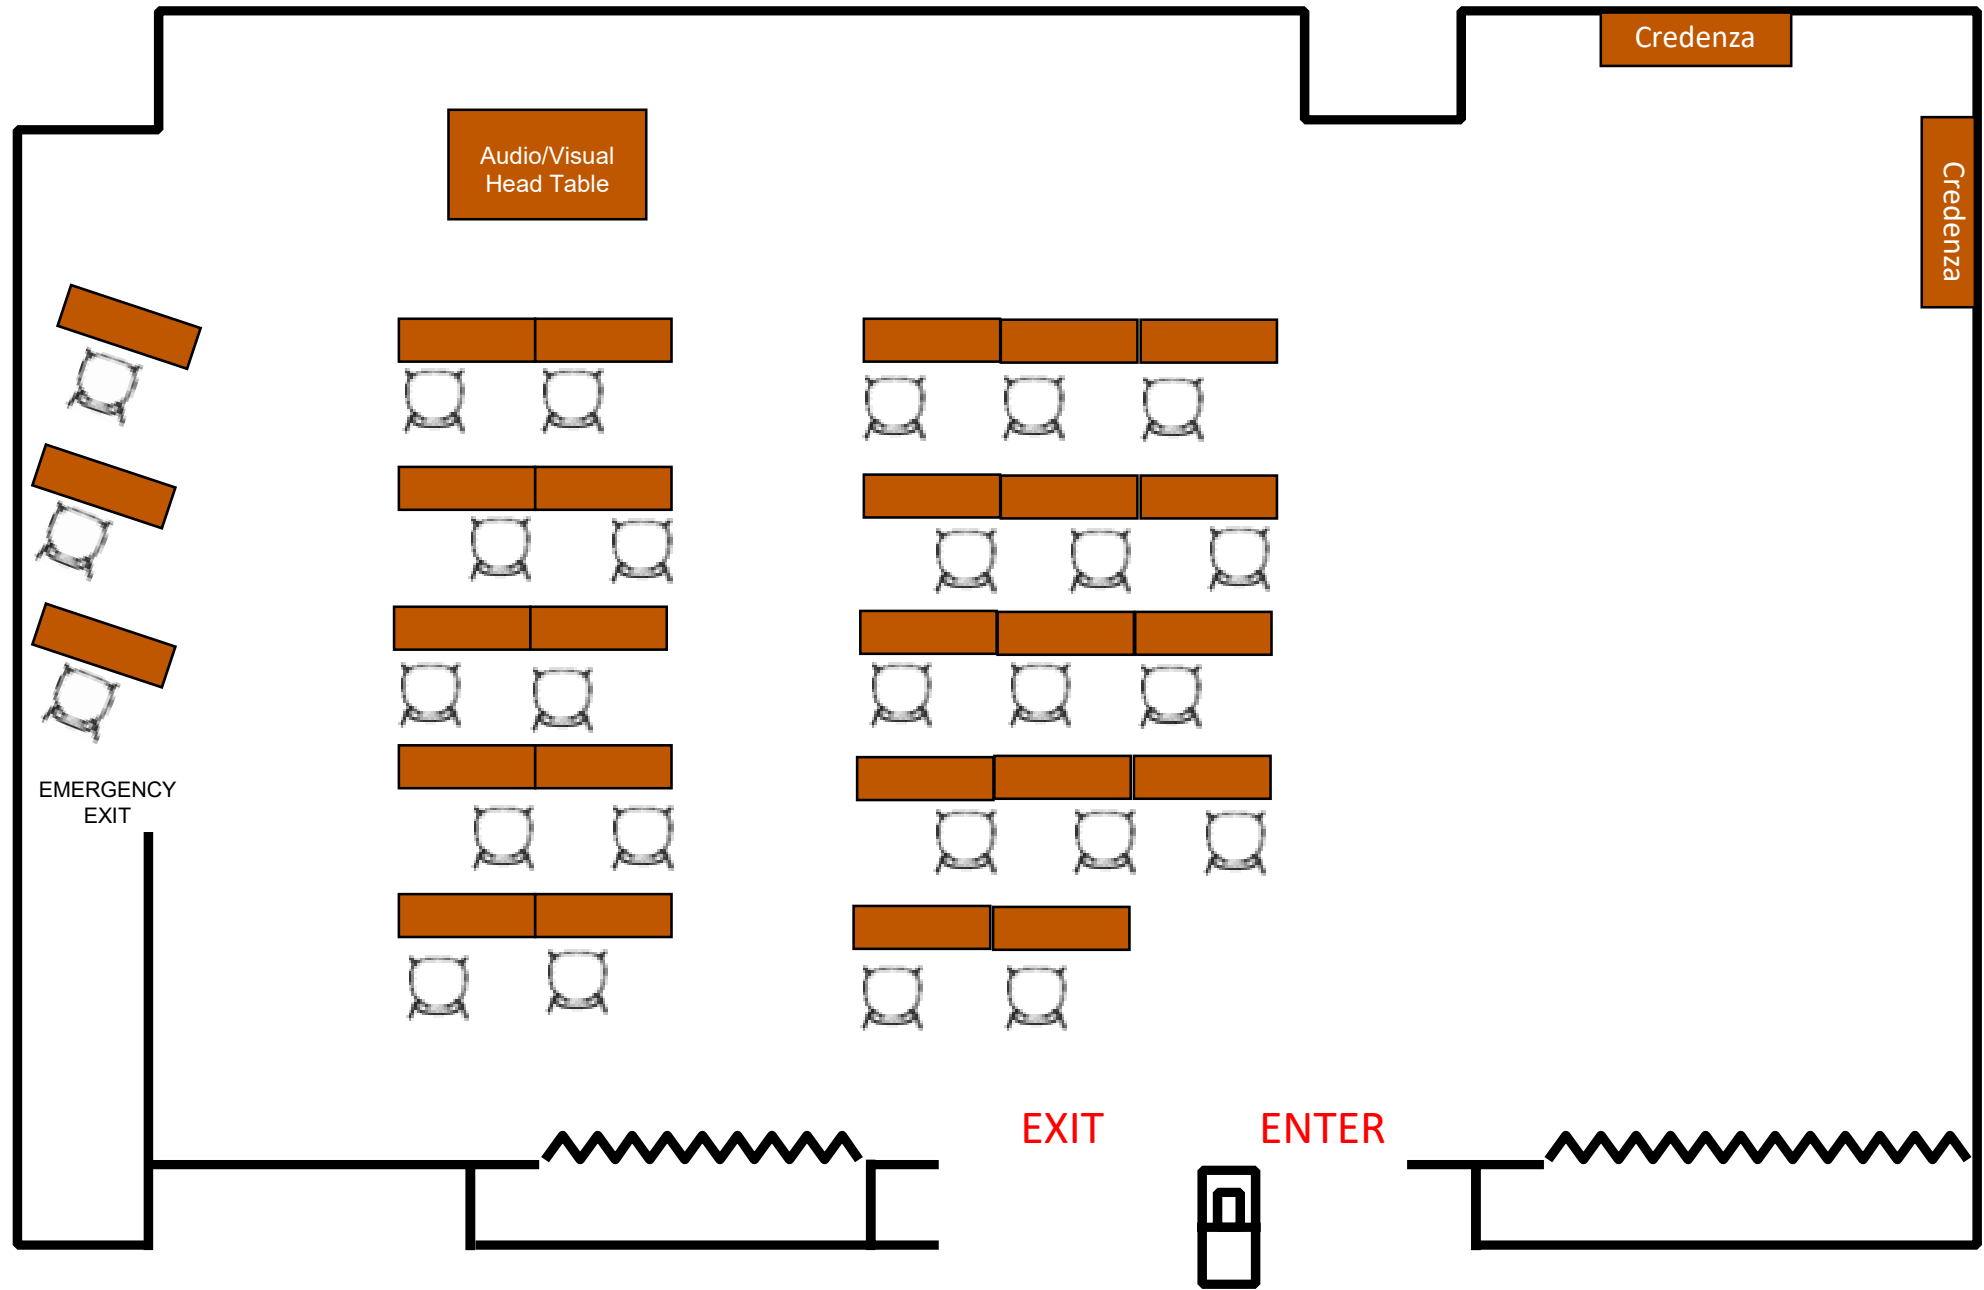

1.110
Auditorium
Max setup: 74

Audio/Visual
Head Table

EXIT ENTER

1.124
Auditorium
Max setup: 12
(2) 6ft tables
at back of
room with (1)
chair/table

2.102
Classroom
Max setup: 63
(1) chair/
table

2.110
Classroom
Max setup: 21
(1) chair/table

2.120
Classroom
Max setup: 27
(1) chair / table

2.122
Classroom
Max setup: 18
(1) chair / table

3.102
Classroom
Max setup: 63
(1) chair/
table

3.108
Classroom
Max setup: 18
(1) chair/ table

3.110
Classroom
Max setup: 18
(1) chair/table

3.120
Classroom
Max setup: 18
(1) chair/table

Credenza

EMERGENCY
EXIT

Audio/Visual
Head Table