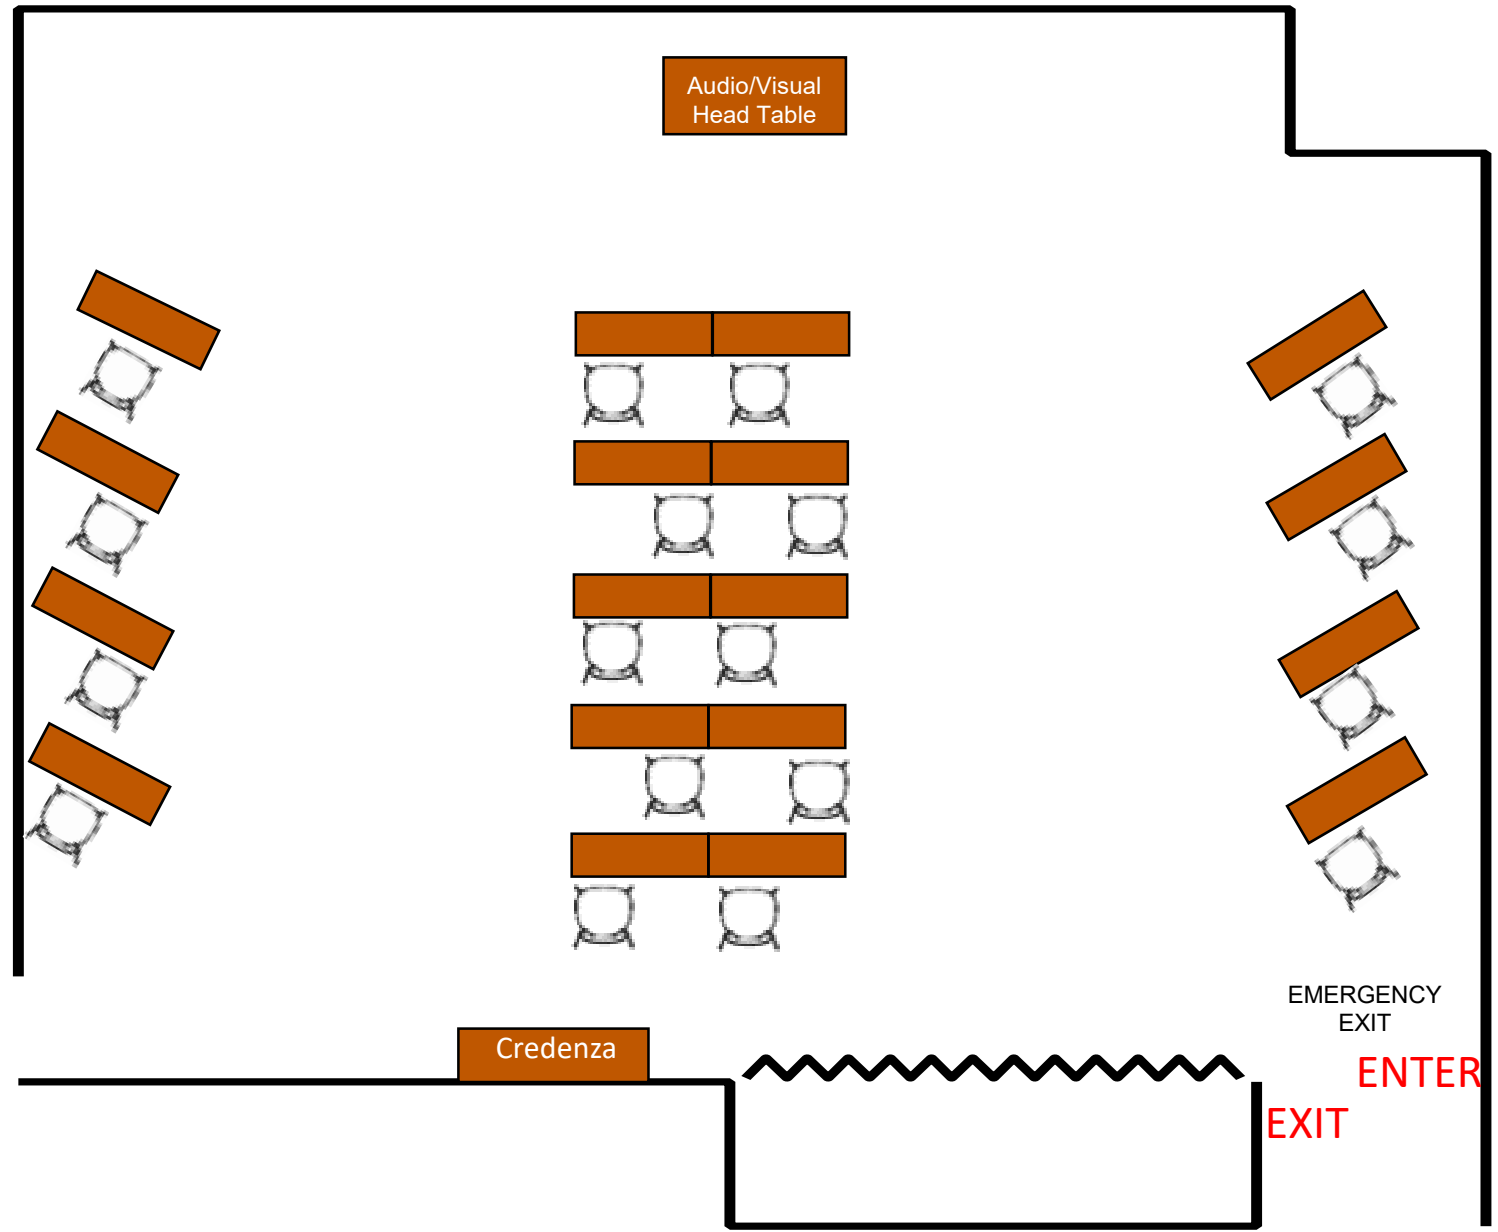

1.110
Auditorium
Max setup: 74

Audio/Visual
Head Table

EXIT ENTER

1.124
Auditorium
Max setup: 12
(2) 6ft tables
at back of
room with (1)
chair/table

2.102
Classroom
Max setup: 63
(1) chair/
table

2.110
Classroom
Max setup: 21
(1) chair/table

2.120
Classroom
Max setup: 27
(1) chair / table

2.122
Classroom
Max setup: 18
(1) chair / table

3.102
Classroom
Max setup: 63
(1) chair/
table

3.108
Classroom
Max setup: 18
(1) chair/ table

3.110
Classroom
Max setup: 18
(1) chair/table

3.120
Classroom
Max setup: 18
(1) chair/table

Credenza

EMERGENCY
EXIT

Audio/Visual
Head Table