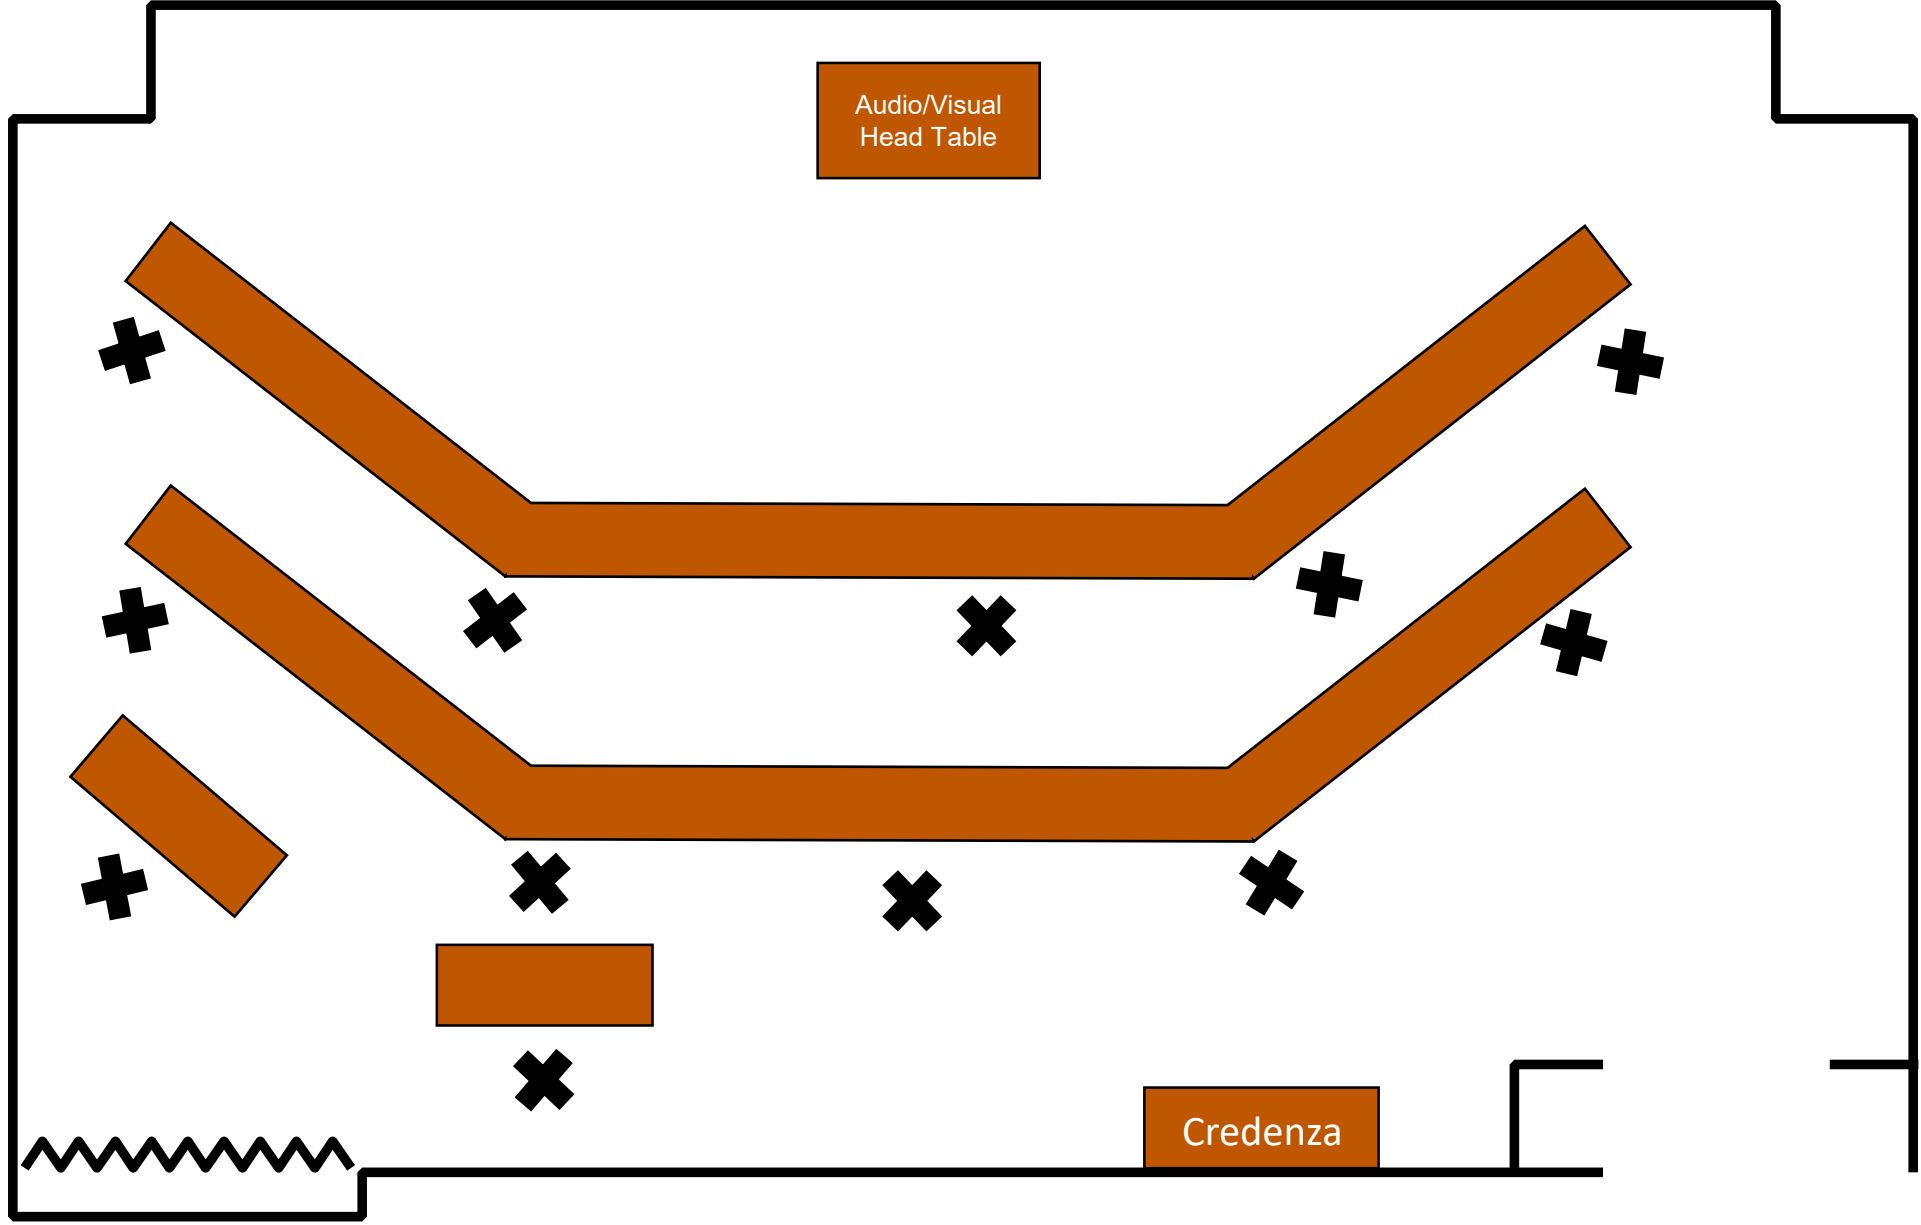

1.110
Auditorium
Max setup: 74

Audio/Visual
Head Table

EXIT ENTER

1.124
Auditorium
Max setup: 12
(2) 6ft tables
at back of
room with (1)
chair/table

2.102
Classroom
Max setup: 63
(1) chair/
table

2.110
Classroom
Max setup: 21
(1) chair/table

2.120
Classroom
Max setup: 27
(1) chair / table

2.122
Classroom
Max setup: 18
(1) chair / table

3.102
Classroom
Max setup: 63
(1) chair/
table

3.108
Classroom
Max setup: 18
(1) chair/ table

3.110
Classroom
Max setup: 18
(1) chair/table

3.120
Classroom
Max setup: 18
(1) chair/table

Credenza

EMERGENCY
EXIT

Audio/Visual
Head Table