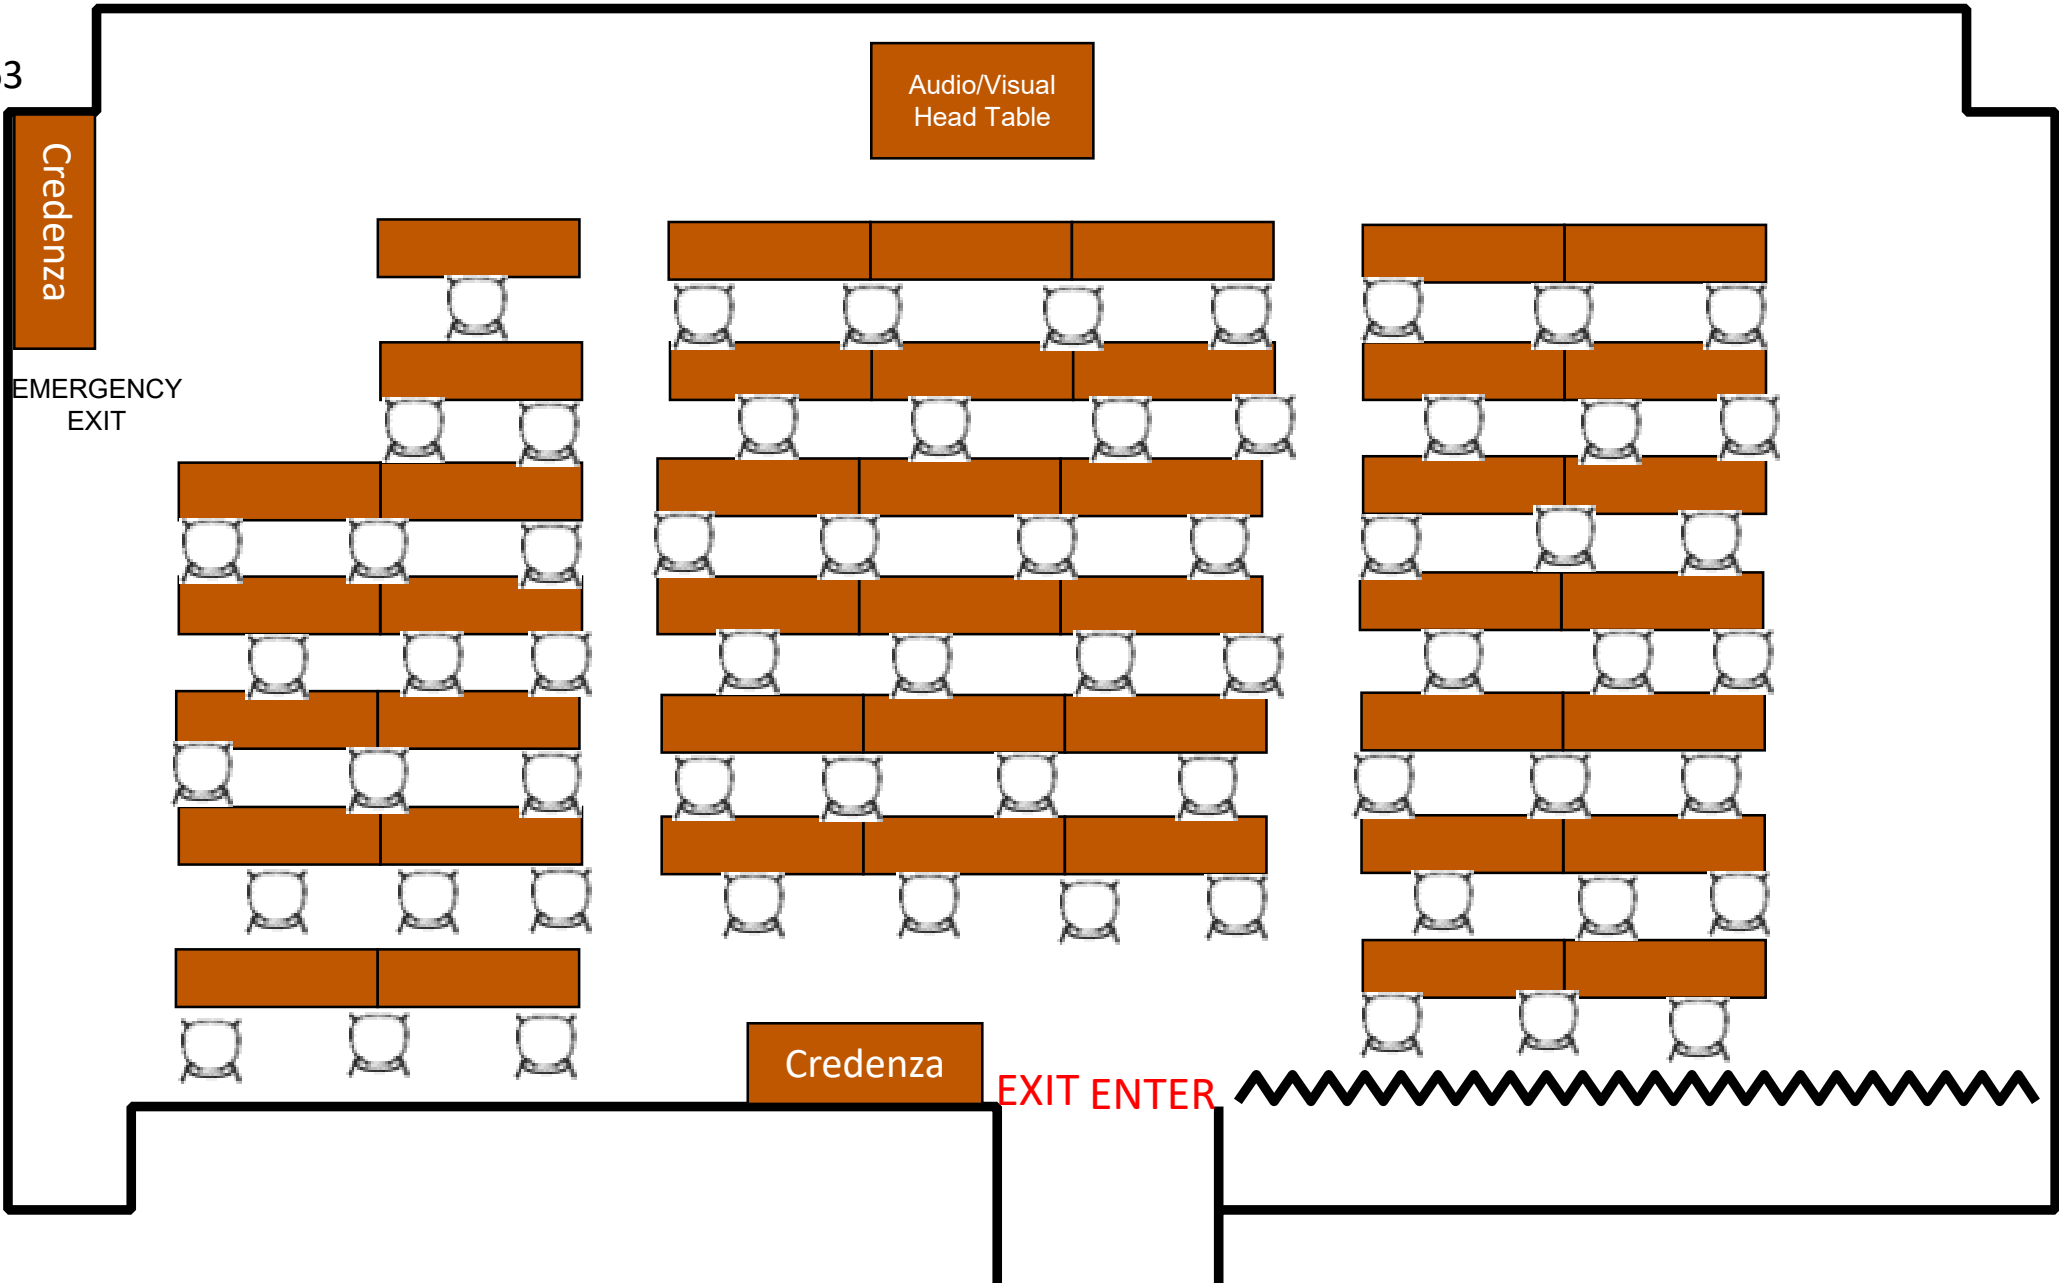

1.110
Auditorium
Max setup: 74

Audio/Visual
Head Table

EXIT ENTER

1.124
Auditorium
Max setup: 12
(2) 6ft tables
at back of
room with (1)
chair/table

2.102
Classroom
Max setup: 63
(1) chair/
table

2.110
Classroom
Max setup: 21
(1) chair/table

2.120
Classroom
Max setup: 27
(1) chair / table

2.122
Classroom
Max setup: 18
(1) chair / table

3.102
Classroom
Max setup: 63
(1) chair/
table

3.108
Classroom
Max setup: 18
(1) chair/ table

3.110
Classroom
Max setup: 18
(1) chair/table

3.120
Classroom
Max setup: 18
(1) chair/table

Credenza

EMERGENCY
EXIT

Audio/Visual
Head Table