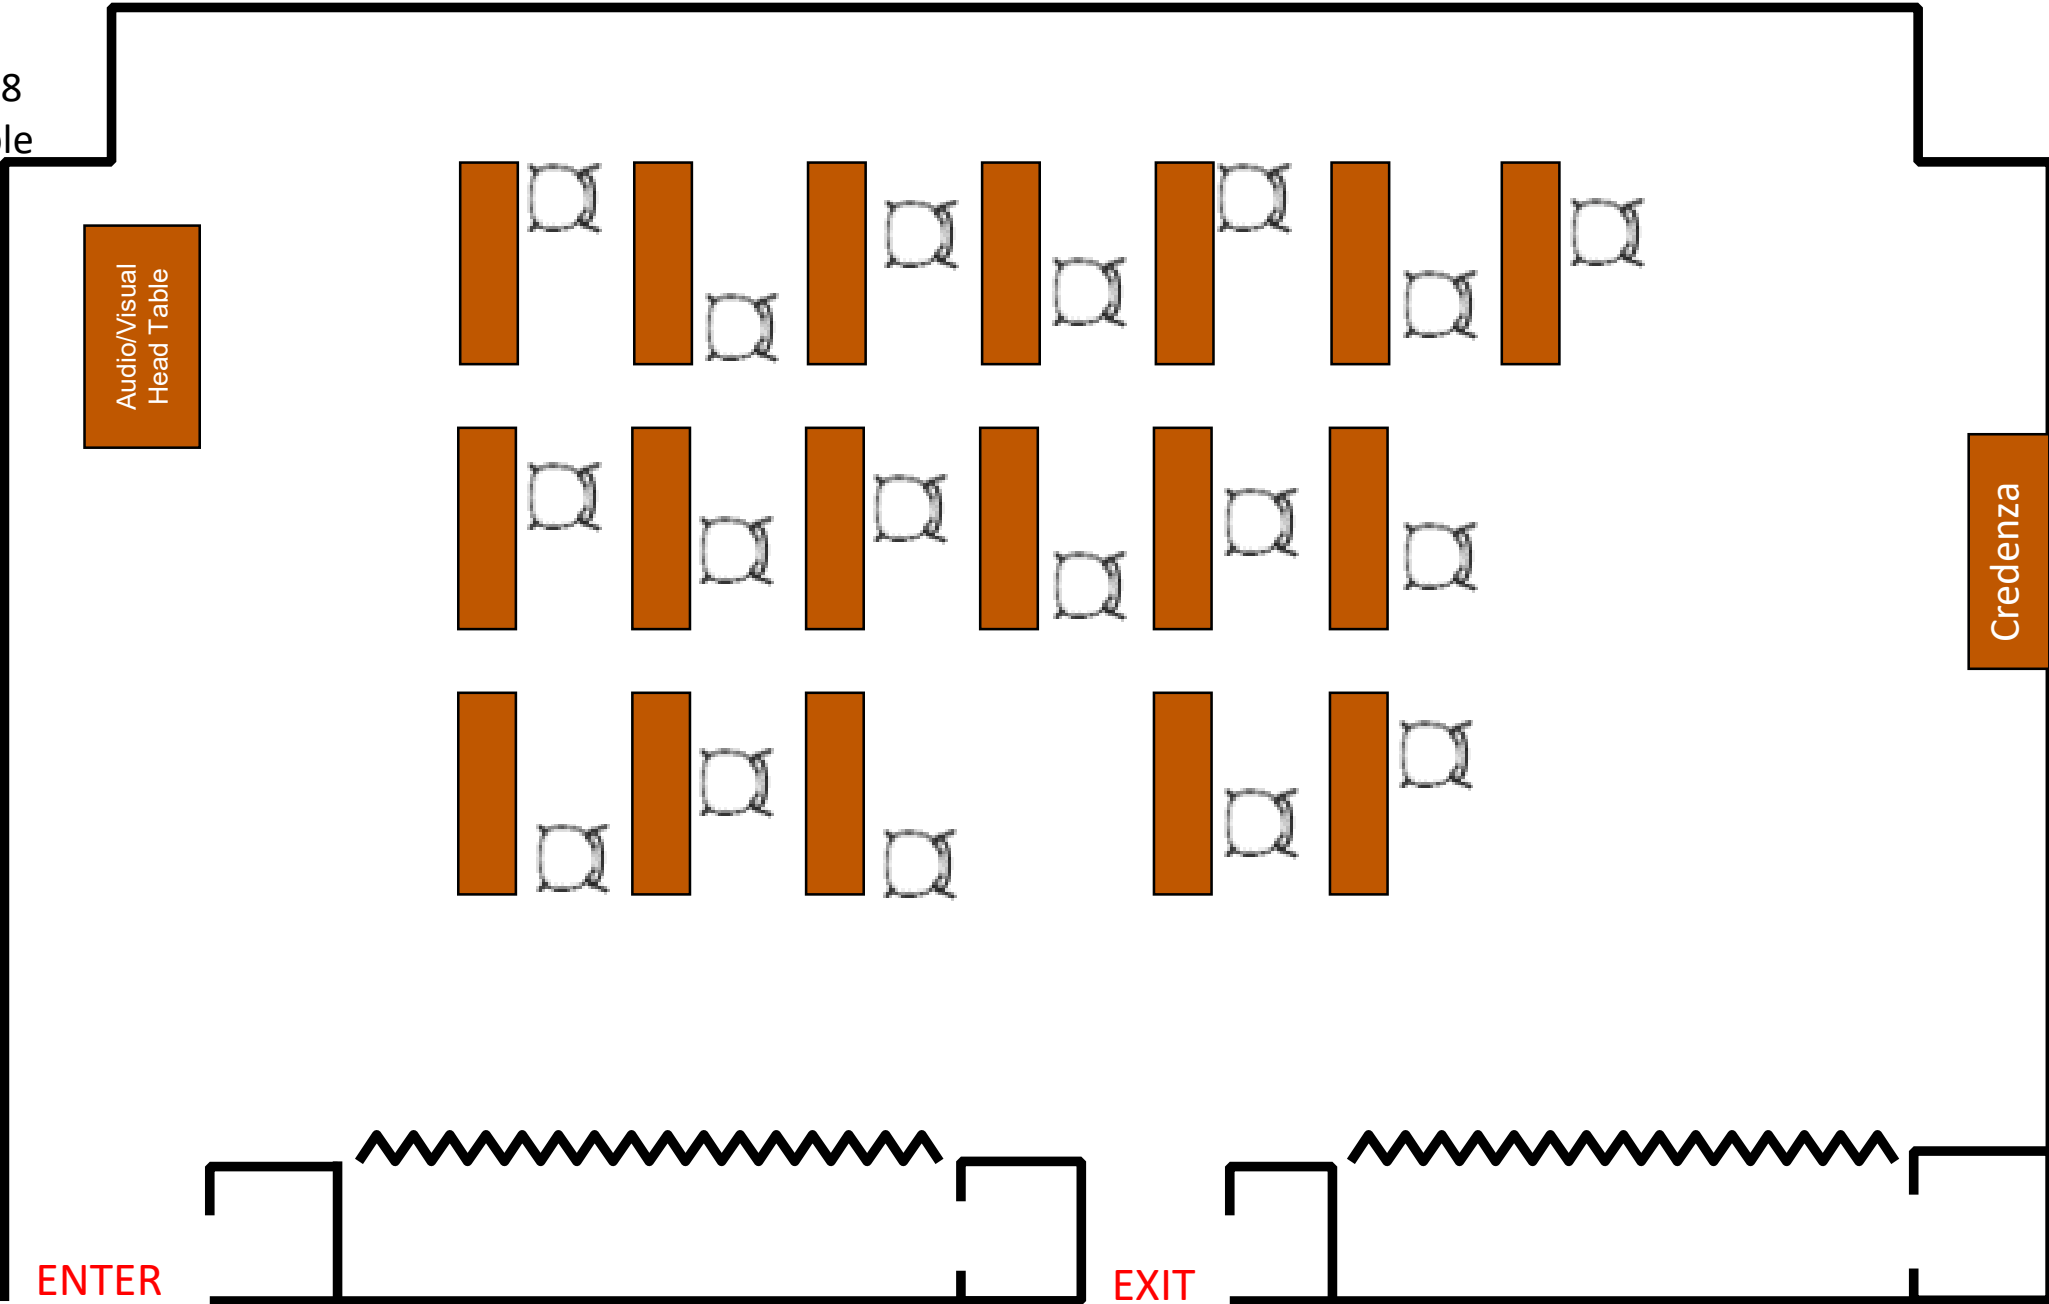

1.110
Auditorium
Max setup: 74

Audio/Visual
Head Table

EXIT ENTER

1.124
Auditorium
Max setup: 12
(2) 6ft tables
at back of
room with (1)
chair/table

2.102
Classroom
Max setup: 63
(1) chair/
table

2.110
Classroom
Max setup: 21
(1) chair/table

2.120
Classroom
Max setup: 27
(1) chair / table

2.122
Classroom
Max setup: 18
(1) chair / table

3.102
Classroom
Max setup: 63
(1) chair/
table

3.108
Classroom
Max setup: 18
(1) chair/ table

3.110
Classroom
Max setup: 18
(1) chair/table

3.120
Classroom
Max setup: 18
(1) chair/table

Credenza

EMERGENCY
EXIT

Audio/Visual
Head Table