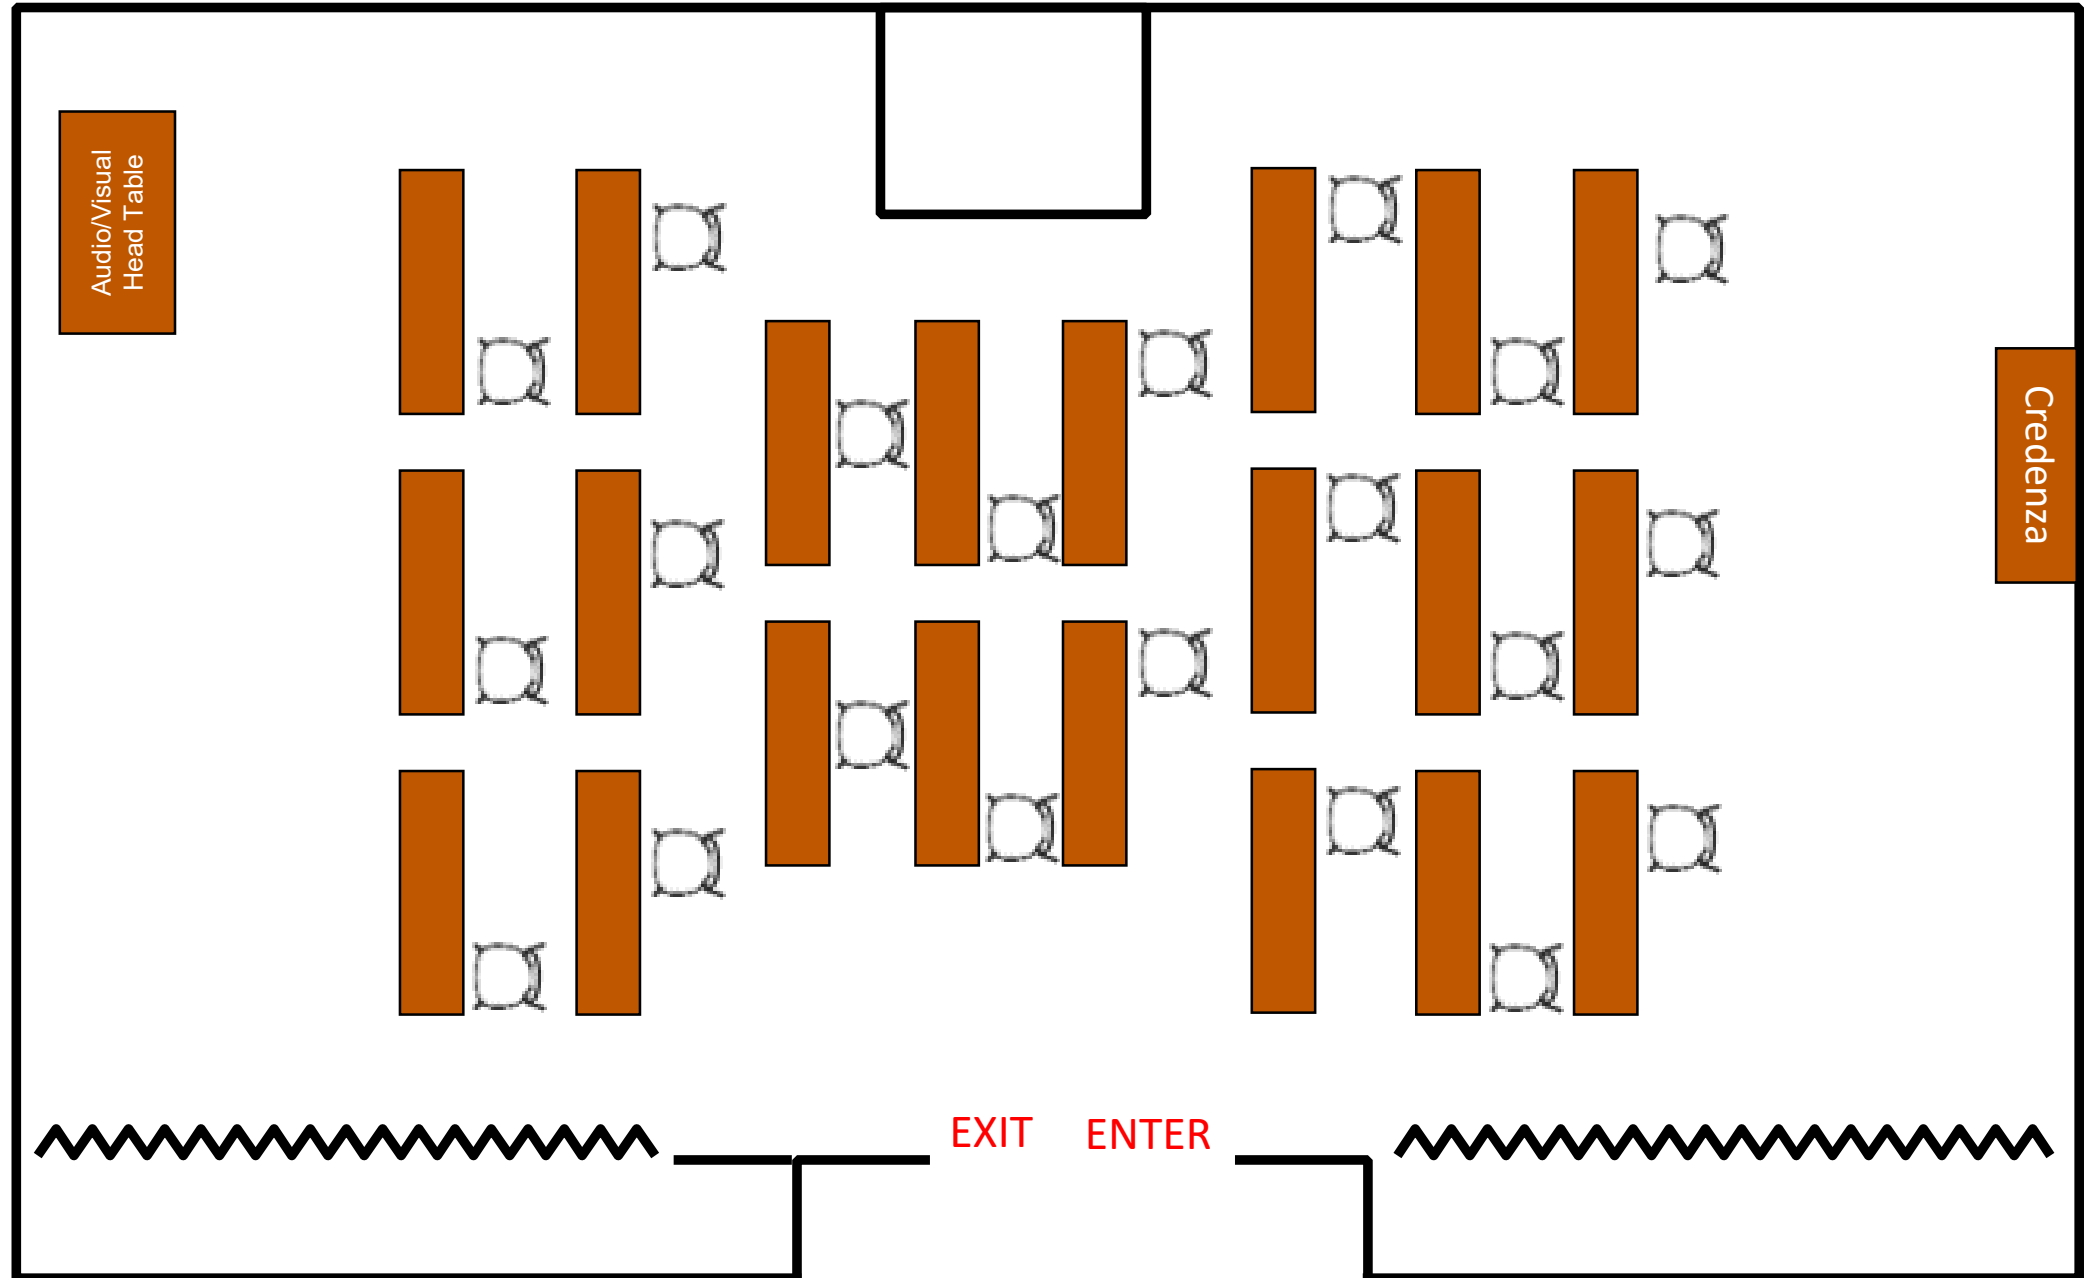

1.110
Auditorium
Max setup: 74

Audio/Visual
Head Table

EXIT ENTER

1.124
Auditorium
Max setup: 12
(2) 6ft tables
at back of
room with (1)
chair/table

2.102
Classroom
Max setup: 63
(1) chair/
table

2.110
Classroom
Max setup: 21
(1) chair/table

2.120
Classroom
Max setup: 27
(1) chair / table

2.122
Classroom
Max setup: 18
(1) chair / table

3.102
Classroom
Max setup: 63
(1) chair/
table

3.108
Classroom
Max setup: 18
(1) chair/ table

3.110
Classroom
Max setup: 18
(1) chair/table

3.120
Classroom
Max setup: 18
(1) chair/table

Credenza

EMERGENCY
EXIT

Audio/Visual
Head Table