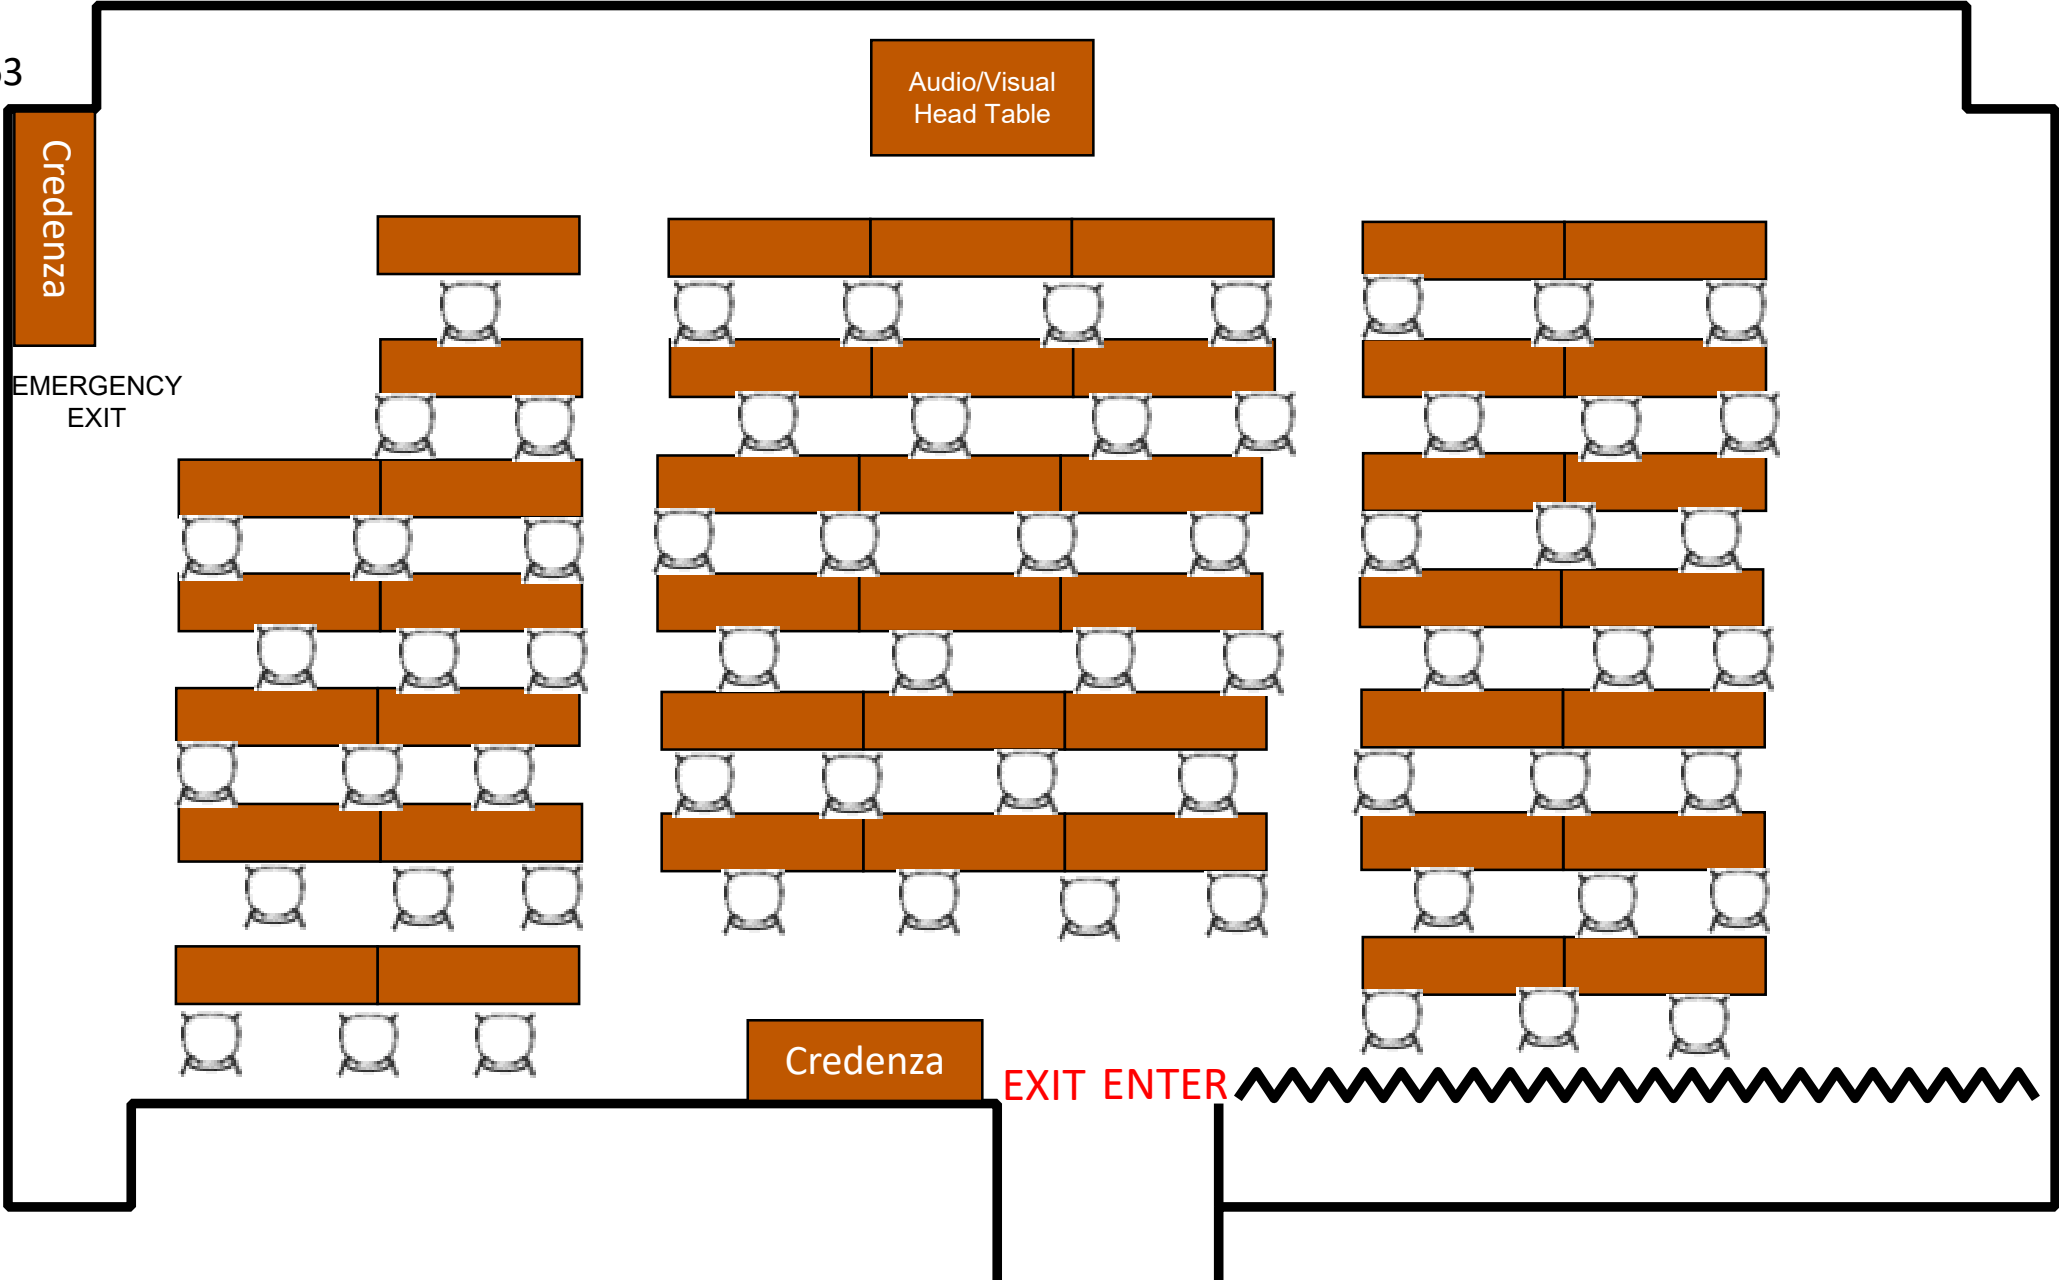

1.110
Auditorium
Max setup: 74

Audio/Visual
Head Table

EXIT ENTER

1.124
Auditorium
Max setup: 12
(2) 6ft tables
at back of
room with (1)
chair/table

2.102
Classroom
Max setup: 63
(1) chair/
table

2.110
Classroom
Max setup: 21
(1) chair/table

2.120
Classroom
Max setup: 27
(1) chair / table

2.122
Classroom
Max setup: 18
(1) chair / table

3.102
Classroom
Max setup: 63
(1) chair/
table

3.108
Classroom
Max setup: 18
(1) chair/ table

3.110
Classroom
Max setup: 18
(1) chair/table

3.120
Classroom
Max setup: 18
(1) chair/table

Credenza

EMERGENCY
EXIT

Audio/Visual
Head Table